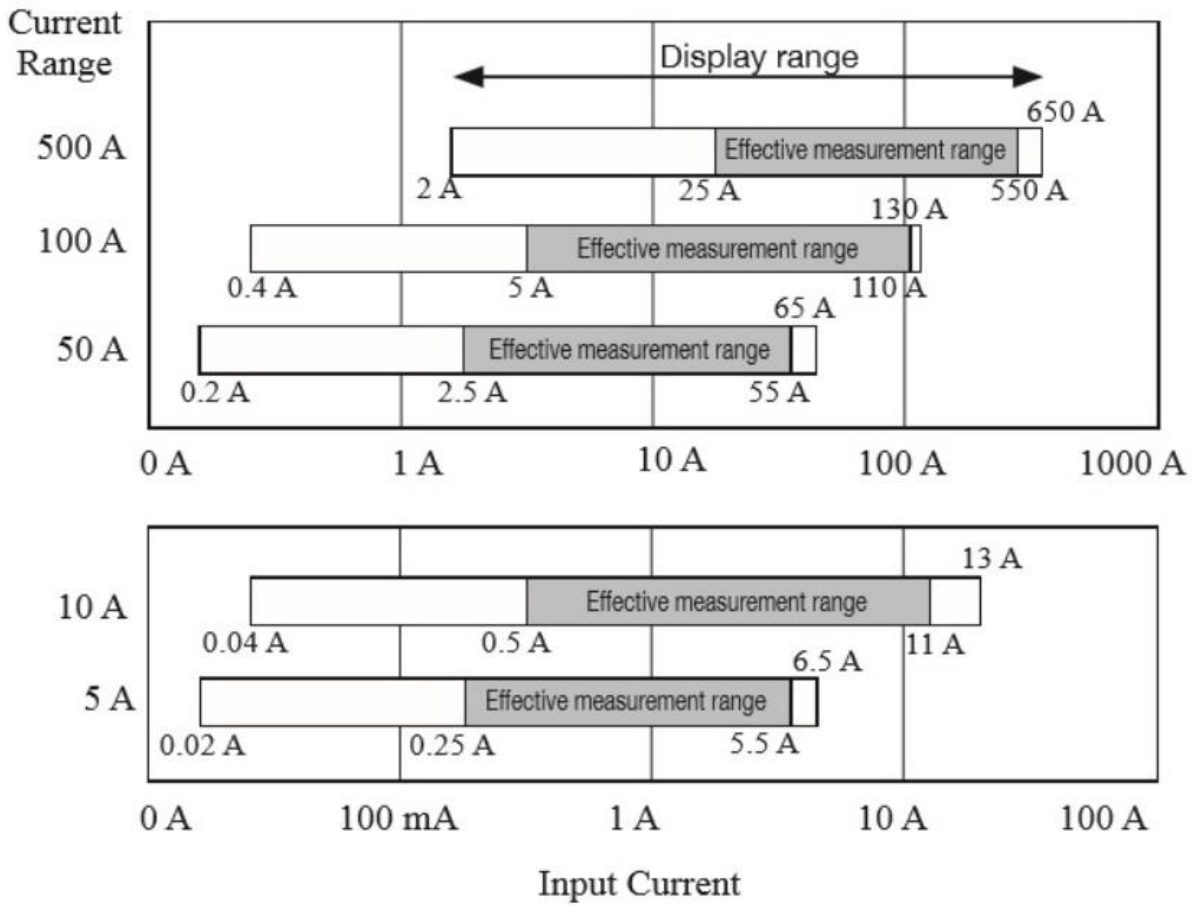

SEM385 NEW PANEL MOUNTING 3-Phase Smart Energy Logger (3상전력측정로거)

MYWATT SEM380 : 3.2" TFT LCD 내장, SD CARD 내장, RS-485, TCP/IP, 200A CLAMP

4.0" TFT lcd Display

3 Phase 4-Line Energy Logger

*2.4" TFT lcd display

SEM380 (3.2" TFT LCD)

SEM385 Connecting Terminals & Backside Magnets

TFT LCD Display – Energy Display, Graph, Chart, Temperature-Humidity, Pressure, Timer, RS-485

Clamps (5A, 60A, 100A, 200A, 500A, 1000A & 2000A)

■ Current Display and Effective Measurement Ranges (typical)

ENERGY-EYE SEM375 ENERGY LOGGER WITH MULTIPLE-FUNCTION

Energy-Eye
(Graph, Chart)

Micro-sd Card Logger
(1 minute interval, 10 years)

Extra Sensors
*Temperature : 2 channels
*Pressure : 2 channels
*Dust : 1 channel
*CO2 : 1 channel