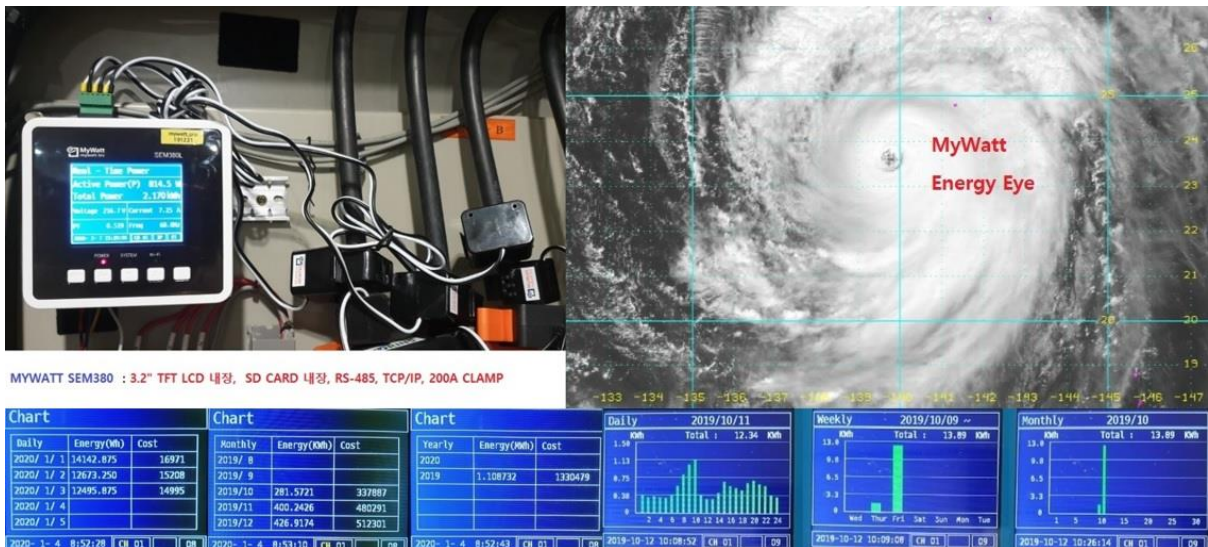

*75A, 120A, 200A, 350A, 500A current clamp

*Micro SD Card data logger

*Modubus RS-485, TCP/IP, USB

*Wi-Fi, RF433MHz, LORA

*Web Cloud service: <http://mywatt.org>

*Application: "mywatt30"

*Temperature, Humidity, Pressure sensor

SEM380 (3.2" TFT LCD)

SEM385 Connecting Terminals & Backside Magnets

TFT LCD Display – Energy Display, Graph, Chart, Temperature-Humidity, Pressure, Timer, RS-485

Clamps (5A, 60A, 100A, 200A, 500A, 1000A & 2000A)

■ Current Display and Effective Measurement Ranges (typical)

ENERGY-EYE SEM375 ENERGY LOGGER WITH MULTIPLE-FUNCTION

Energy-Eye
(Graph, Chart)

Micro-sd Card Logger
(1 minute interval, 10 years)

Extra Sensors
*Temperature : 2 channels
*Pressure : 2 channels
*Dust : 1 channel
*CO2 : 1 channel