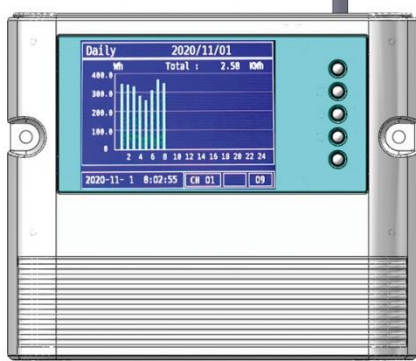

스마트 공장 전환을 위한 전류 CLAMP식 ENERGY-EYE 데이터로거

SEM330: 15만원, SEM360: 18만원, SEM375: 22만원, SEM390: 30만원, SEM3000: 17만원

SEM375 벽걸이용 스마트 에너지 로거

SEM330 3상 4선식 전력측정로거

SD CARD 내장, CLOUD 서비스

- 3상 4선식 전력 측정 로거 (단상 3선별 측정)
- 전압, 전류, 전역(전), 주파수, 유효전력, 무효전력, 피상전력 측정
- 5A, 60A, 100A, 200A, 350A, 5000A, 2000A 전류 크렘프 사용
- 마이크로 SD-CARD 사용 데이터 로거
- MODBUS RS-485통신, TCP/IP, LAN 유선 통신
- WIFI, RF-433MHz, LORA 무선 통신
- 웹 클라우드 서비스 (www.mywatt.biz)
- Android 앱 서비스 (mywatt30)
- 온도, 습도, 압력 센서 연결 가능

SEM360 3상 4선식 전력측정로거

SD CARD 내장, CLOUD 서비스

- 3상 4선식 전력 측정 로거 (단상 3선별 측정)
- 전압, 전류, 전역(전), 주파수, 유효전력, 무효전력, 피상전력 측정
- 5A, 60A, 100A, 200A, 350A, 5000A, 2000A 전류 크렘프 사용
- 마이크로 SD-CARD 사용 데이터 로거
- MODBUS RS-485통신, TCP/IP, LAN 유선 통신
- WIFI, RF-433MHz, LORA 무선 통신
- 웹 클라우드 서비스 (www.mywatt.biz)
- Android 앱 서비스 (mywatt30)
- 온도, 습도, 압력 센서 연결 가능