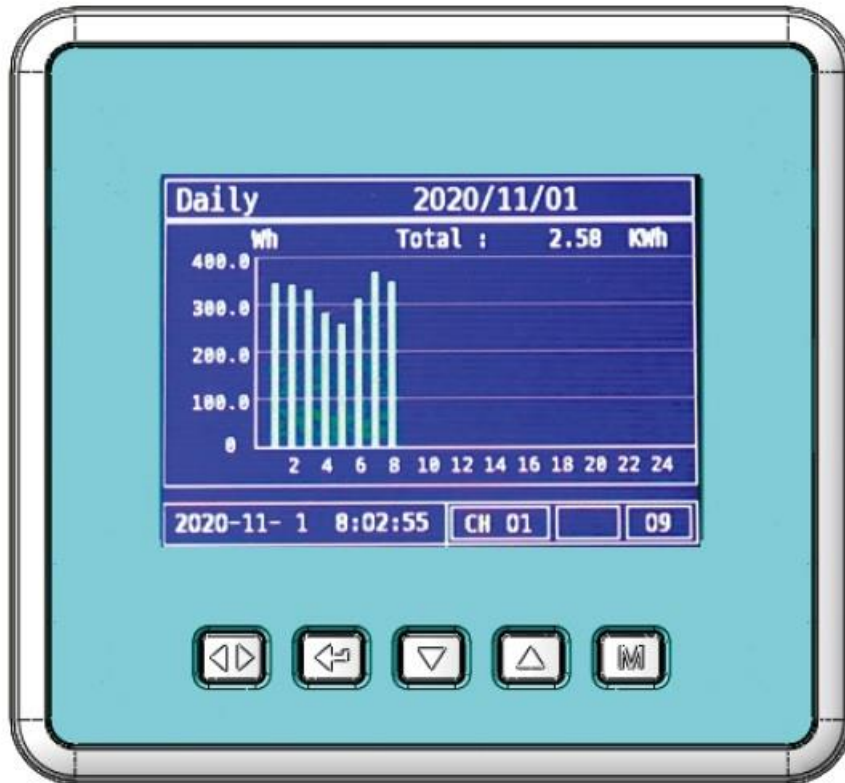

SEM385 NEW PANEL MOUNTING 3-Phase Smart Energy Logger (3상전력측정로거)

MYWATT SEM380 : 3.2" TFT LCD 내장, SD CARD 내장, RS-485, TCP/IP, 200A CLAMP

4.0" TFT lcd Display

3 Phase 4-Line Energy Logger

*2.4" TFT lcd display

*75A, 120A, 200A, 350A, 500A current clamp

*Micro SD Card data logger

*Modubus RS-485, TCP/IP, USB

*Wi-Fi, RF433MHz, LORA

*Web Cloud service: <http://mywatt.org>

*Application: "mywatt30"

*Temperature, Humidity, Pressure sensor

SEM380 (3.2" TFT LCD)

SEM385 Connecting Terminals & Backside Magnets

TFT LCD Display – Energy Display, Graph, Chart, Temperature-Humidity, Pressure, Timer, RS-485

Clamps (5A, 60A, 100A, 200A, 500A, 1000A & 2000A)

■ Current Display and Effective Measurement Ranges (typical)

ENERGY-EYE SEM375 ENERGY LOGGER WITH MULTIPLE-FUNCTION

Energy-Eye
(Graph, Chart)

Micro-sd Card Logger
(1 minute interval, 10 years)

Extra Sensors
*Temperature : 2 channels
*Pressure : 2 channels
*Dust : 1 channel
*CO2 : 1 channel