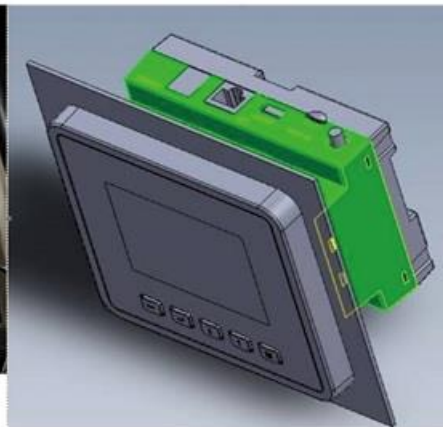

SEM385 NEW PANEL MOUNTING 3-Phase Smart Energy Logger (3상전력측정로거)

MYWATT SEM380 : 3.2" TFT LCD 내장, SD CARD 내장, RS-485, TCP/IP, 200A CLAMP

4.0" TFT lcd Display

3 Phase 4-Line Energy Logger

*2.4" TFT lcd display

*75A, 120A, 200A, 350A, 500A current clamp

*Micro SD Card data logger

*Modubus RS-485, TCP/IP, USB

*Wi-Fi, RF433MHz, LORA

*Web Cloud service: <http://mywatt.org>

*Application: "mywatt30"

*Temperature, Humidity, Pressure sensor

SEM380 (3.2" TFT LCD)

SEM385 Connecting Terminals & Backside Magnets

TFT LCD Display – Energy Display, Graph, Chart, Temperature-Humidity, Pressure, Timer, RS-485

Clamps (5A, 60A, 100A, 200A, 500A, 1000A & 2000A)

■ Current Display and Effective Measurement Ranges (typical)

ENERGY-EYE SEM375 ENERGY LOGGER WITH MULTIPLE-FUNCTION

Energy-Eye
(Graph, Chart)

Micro-sd Card Logger
(1 minute interval, 10 years)

Extra Sensors
*Temperature : 2 channels
*Pressure : 2 channels
*Dust : 1 channel
*CO2 : 1 channel