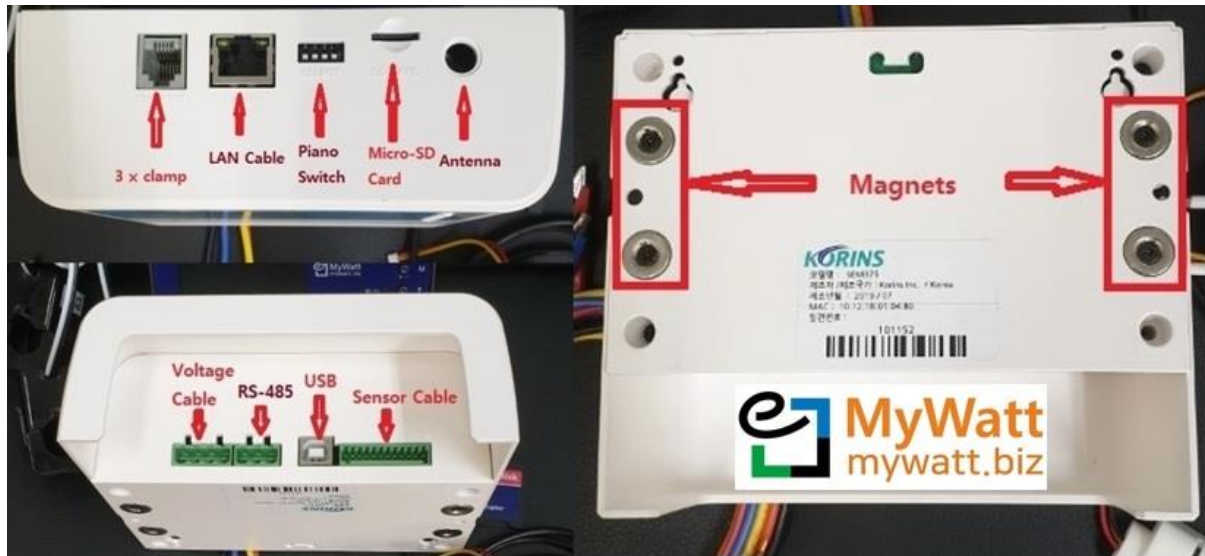

SEM385 NEW PANEL MOUNTING 3-Phase Smart Energy Logger (3상전력측정로거)

MYWATT SEM380 : 3.2" TFT LCD 내장, SD CARD 내장, RS-485, TCP/IP, 200A CLAMP

4.0" TFT lcd Display

3 Phase 4-Line Energy Logger

*2.4" TFT lcd display

*75A, 120A, 200A, 350A, 500A current clamp

*Micro SD Card data logger

*Modubus RS-485, TCP/IP, USB

*Wi-Fi, RF433MHz, LORA

*Web Cloud service: <http://mywatt.org>

*Application: "mywatt30"

*Temperature, Humidity, Pressure sensor

SEM380 (3.2" TFT LCD)

SEM385 Connecting Terminals & Backside Magnets

TFT LCD Display – Energy Display, Graph, Chart, Temperature-Humidity, Pressure, Timer, RS-485

Clamps (5A, 60A, 100A, 200A, 500A, 1000A & 2000A)

■ Current Display and Effective Measurement Ranges (typical)

ENERGY-EYE SEM375 ENERGY LOGGER WITH MULTIPLE-FUNCTION

Energy-Eye
(Graph, Chart)

Micro-sd Card Logger
(1 minute interval, 10 years)

Extra Sensors
*Temperature : 2 channels
*Pressure : 2 channels
*Dust : 1 channel
*CO2 : 1 channel